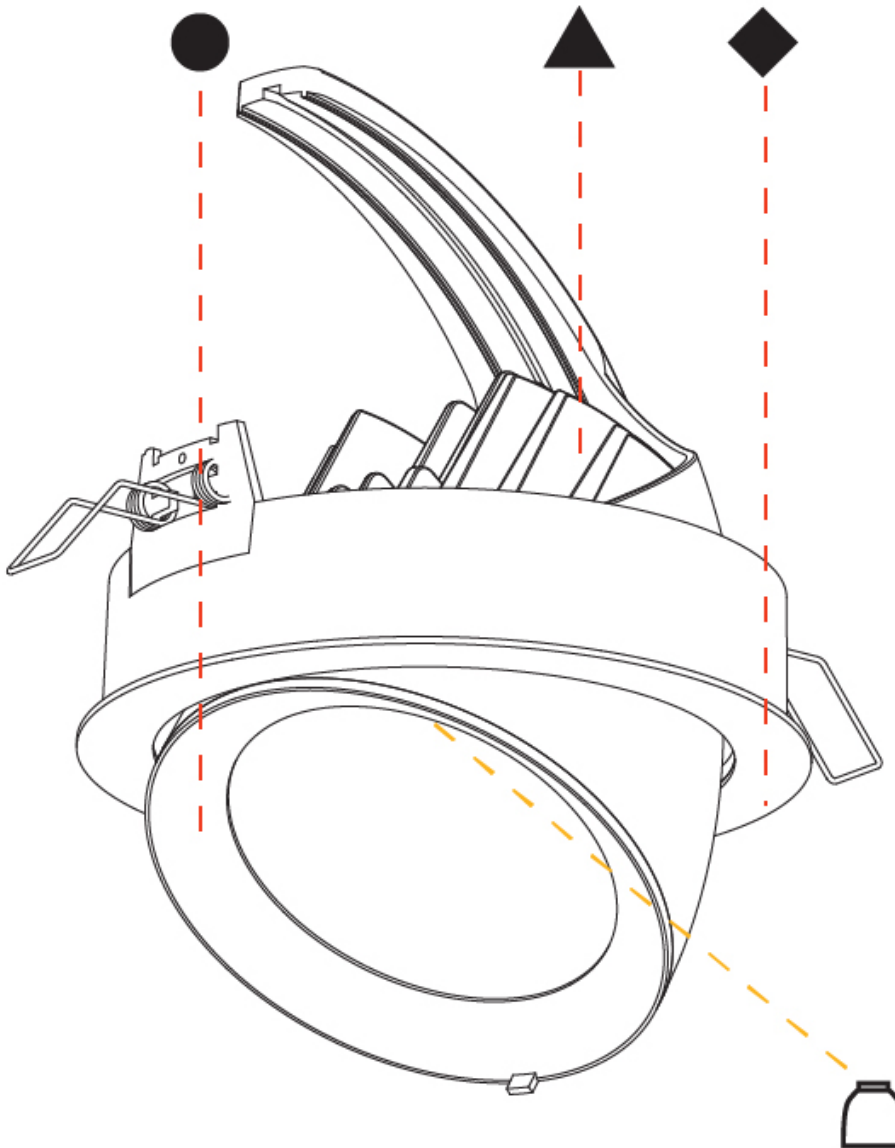

MECHANIQ ROUND EFFICIENCY RECESSED

A35076-

PROJECT	_____
TYPE	_____
SPECIFIER	_____
QUANTITY	_____
DATE	_____

A